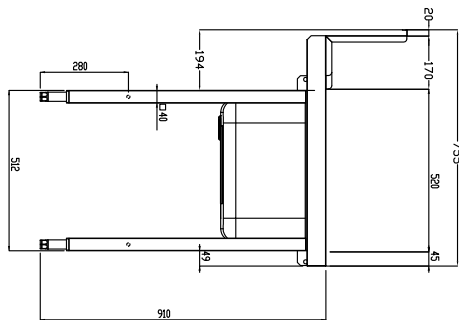

N. 2 square 40x40mm square legs with height-adjustable
feet. Sink size 500x400x300mm with overflow pipe and
drain hole.

Basket direction: from left to right.

Main Features

- Supplied knocked-down and easy to assemble.
- Designed for 500x500 mm dishwashing racks.
- Suitable to be installed alone with the rack type dishwasher to save space.
- The table is intended to be directly connected with the rack type in the loading side from left to right direction.

Sustainability

- Stainless steel feet 50 mm adjustable in height to align the operation height between the dishwasher and table as well as to ensure that tables drain back into the dishwasher.

Optional Accessories

- 2 legs for floor mounted storing shelf PNC 855296
- Dish scraper PNC 855297
- Floor fastening kit for 2 square legs PNC 865386
- Removable bridge table, 800 mm PNC 865418
- Removable bridge table with hole, 800 mm PNC 865419
- Undershelf for dishwasher table, 1300 mm PNC 865481

APPROVAL: _____

Experience the Excellence
www.electroluxprofessional.com

Front

Side

D = Drain

Top

Key Information:

External dimensions, Width:	1300 mm
865407 (BHRPT6B11L)	
External dimensions, Depth:	755 mm
External dimensions, Height:	1170 mm
Net weight:	24 kg
Splashback Dimensions, Height:	260 mm
Basin dimensions:	