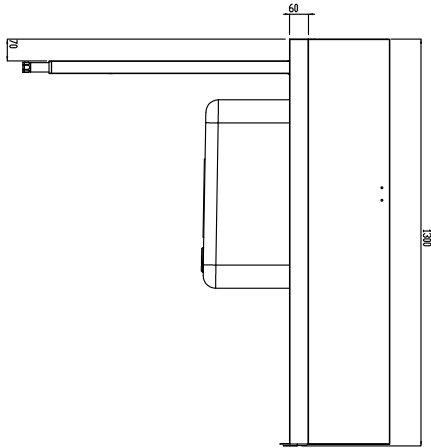

N. 2 square 40x40mm square legs with height-adjustable
feet. Sink size 500x400x300mm with overflow pipe and
drain hole.

Basket direction: from left to right.

Main Features

- Supplied knocked-down and easy to assemble.
- Designed for 500x500 mm dishwashing racks.
- Suitable to be installed alone with the rack type dishwasher to save space.
- The table is intended to be directly connected with the rack type in the loading side from left to right direction.

Sustainability

- Stainless steel feet 50 mm adjustable in height to align the operation height between the dishwasher and table as well as to ensure that tables drain back into the dishwasher.

Optional Accessories

- 2 legs for floor mounted storing shelf PNC 855296
- Dish scraper PNC 855297
- Floor fastening kit for 2 square legs PNC 865386
- Removable bridge table, 800 mm PNC 865418
- Removable bridge table with hole, 800 mm PNC 865419
- Undershelf for dishwasher table, 1300 mm PNC 865481

APPROVAL: _____

Experience the Excellence
www.electroluxprofessional.com

Front

Side

D = Drain

Top

Key Information:

External dimensions, Width:	1300 mm
865407 (BHRPT6B11L)	
External dimensions, Depth:	755 mm
External dimensions, Height:	1170 mm
Net weight:	24 kg
Splashback Dimensions, Height:	260 mm
Basin dimensions:	