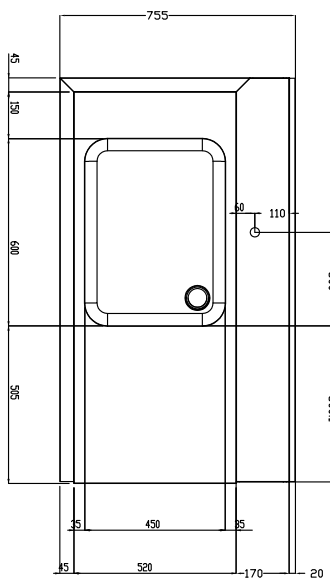

N. 2 square 40x40mm square legs with height-adjustable
feet. Sink size 500x400x300mm with overflow pipe and
drain hole.

Basket direction: from left to right.

Main Features

- Supplied knocked-down and easy to assemble.
- Designed for 500x500 mm dishwashing racks.
- Suitable to be installed alone with the rack type dishwasher to save space.
- The table is intended to be directly connected with the rack type in the loading side from left to right direction.

Sustainability

- Stainless steel feet 50 mm adjustable in height to align the operation height between the dishwasher and table as well as to ensure that tables drain back into the dishwasher.

Optional Accessories

- 2 legs for floor mounted storing shelf PNC 855296
- Dish scraper PNC 855297
- Floor fastening kit for 2 square legs PNC 865386
- Removable bridge table, 800 mm PNC 865418
- Removable bridge table with hole, 800 mm PNC 865419
- Undershelf for dishwasher table, 1300 mm PNC 865481

APPROVAL: _____

Experience the Excellence
www.electroluxprofessional.com

Front

Side

D = Drain

Top

Key Information:

External dimensions, Width:	1300 mm
865407 (BHRPT6B11L)	
External dimensions, Depth:	755 mm
External dimensions, Height:	1170 mm
Net weight:	24 kg
Splashback Dimensions, Height:	260 mm
Basin dimensions:	